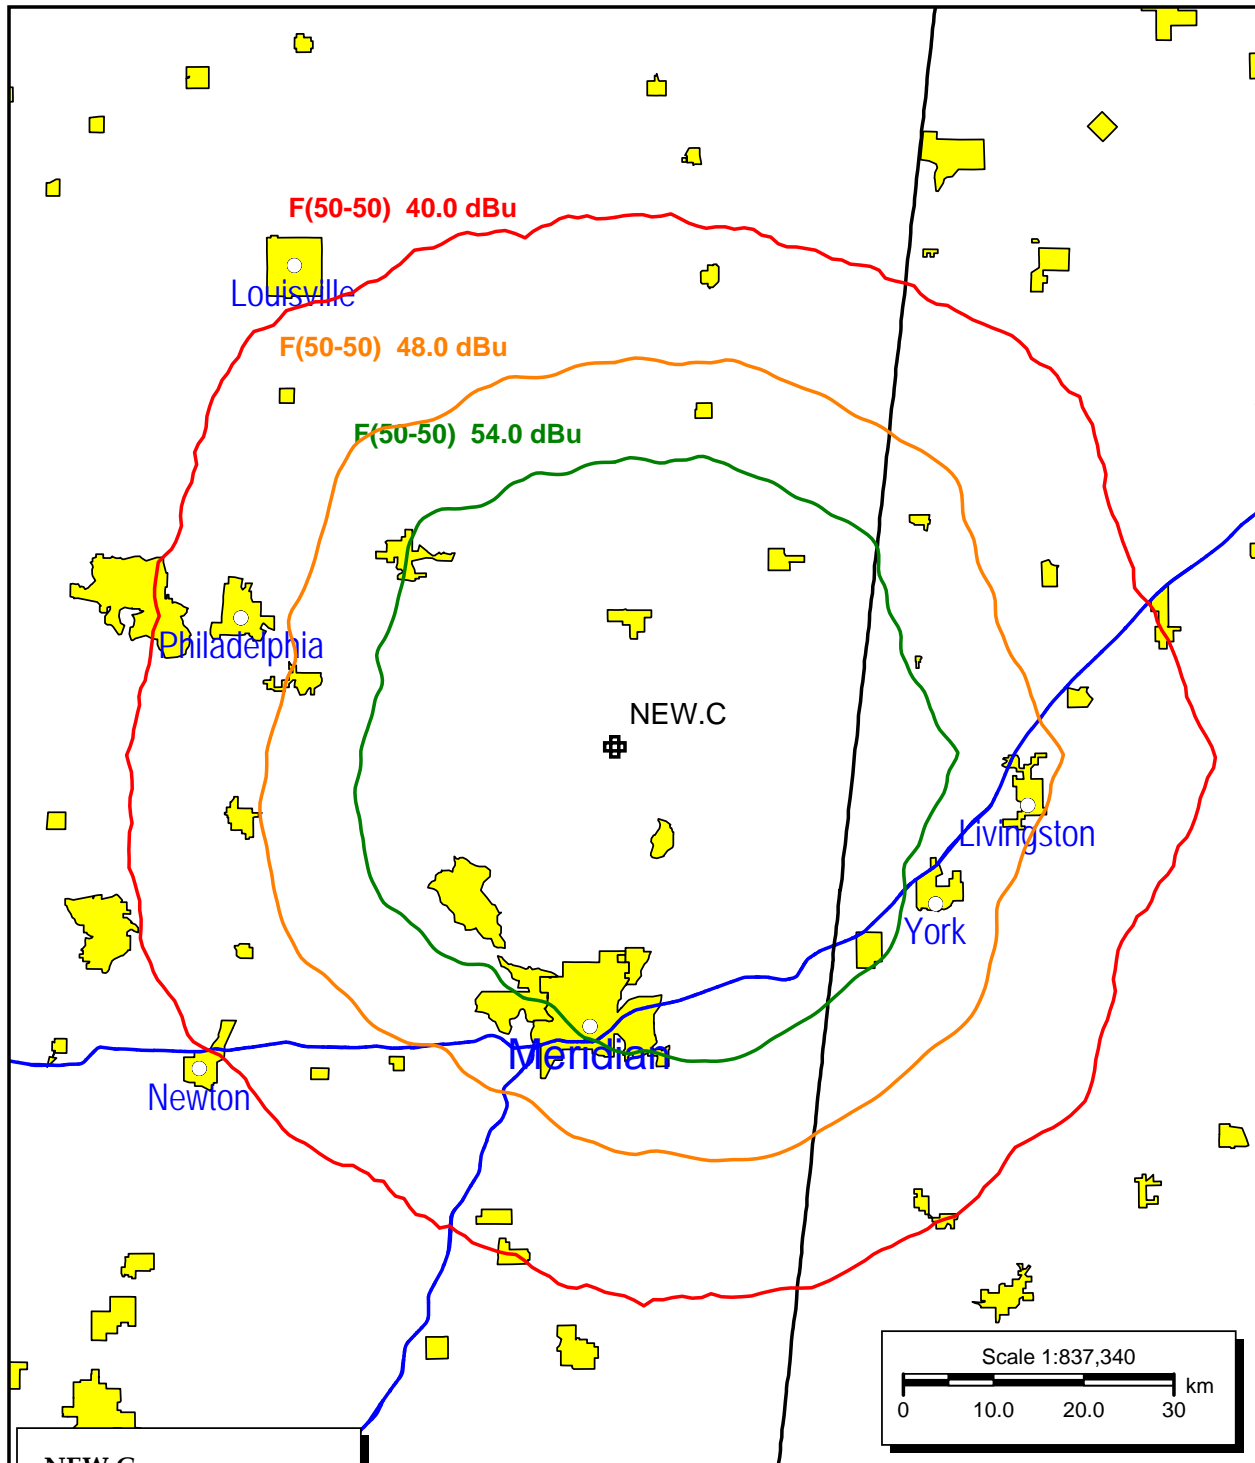

Coverage Map

NEW.C
 Latitude: 32-38-37 N
 Longitude: 088-40-29 W
 ERP: 4.00 kW
 Channel: 212
 Frequency: 90.3 MHz
 AMSL Height: 189.9 m
 Horiz. Pattern: Omni
 Terrain: NED 03 Sec

Population Report for NEW.C
 Population Database: 2010 US Census (PL)

	Population	Housing Units	Area (sq. km)
54.00 dBu	75,515	33,643	3362.4
48.00 dBu	111,221	48,912	6009.2
40.00 dBu	163,778	72,651	11094.5